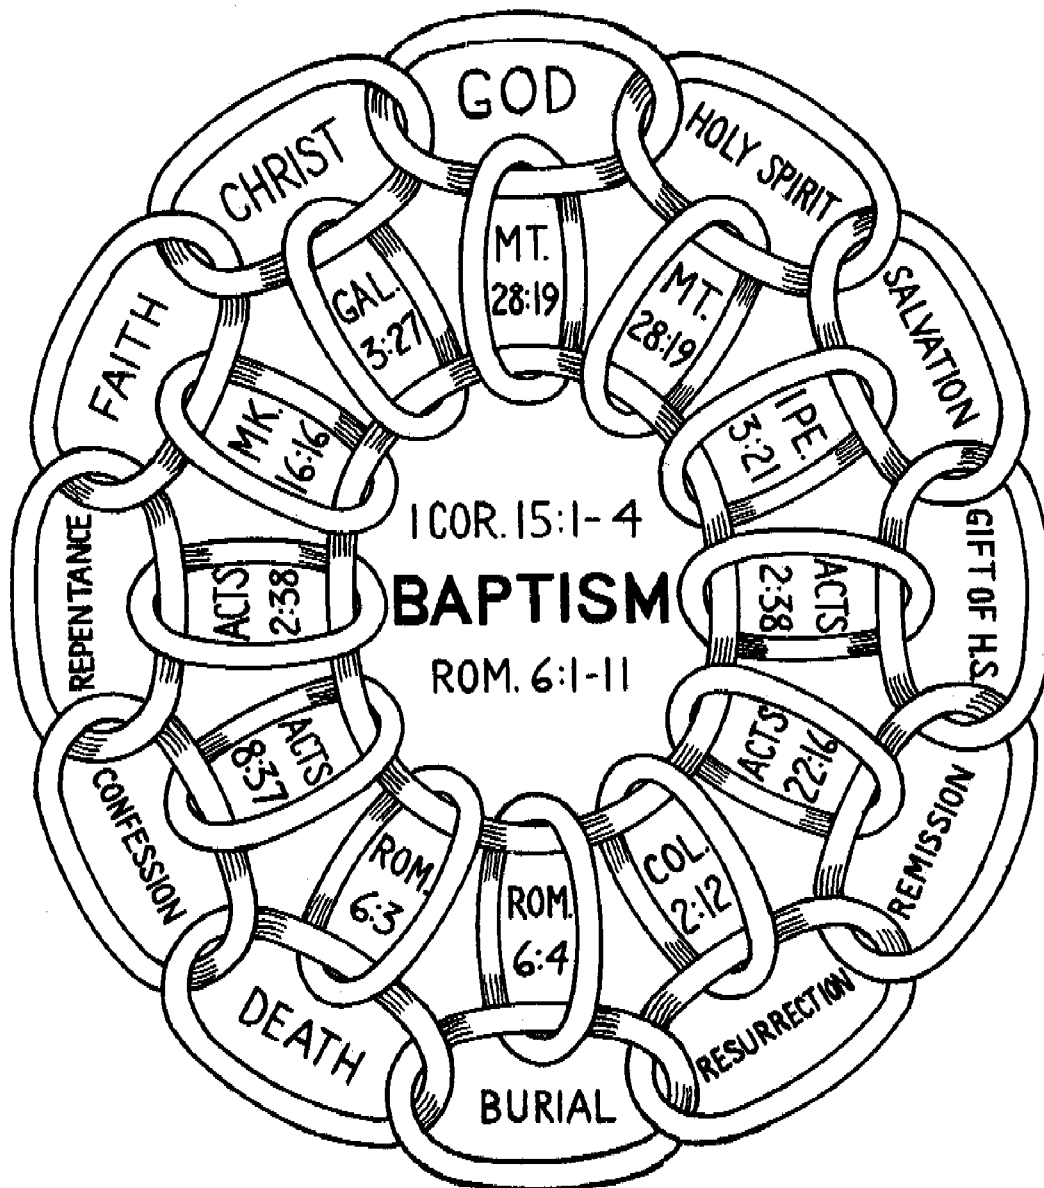

THE CENTRAL LINK IN THE GOSPEL CHAIN

Chart by J.D. HOUSTON
Arranged by Charles Dailey